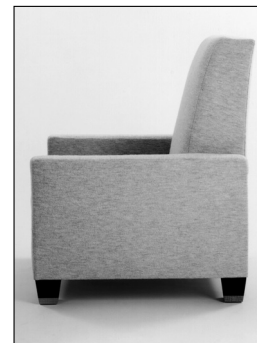

RICK'S SOFA emuRS2 84"W 36"D 42"H 23"AH*

RICK'S SOFA emuRS3 96"W 36"D 42"H 23"AH*

OTTOMAN

RICK'S OTTOMAN (FOR RICK'S CHAIR) emuO1(4"W LEG) 24"W 24"D 17"H

RICK'S OTTOMAN (FOR LITTLE RICKY CHAIR) emuO2(3"W LEG) 24"W 24"D 17"H

*AH: ARM HEIGHT

C.O.M., FABRIC REQUIREMENTS : 54" NO REPEATS

CHAIR	LOVESEAT	72"SOFA	84"SOFA	96"SOFA	OTTOMAN
8YDS	12YDS	14YDS	16YDS	18YDS	3YDS

ALL LEGS OFFERED IN NATURAL CHERRY, NATURAL WALNUT, CHOCOLATE WALNUT, CHOCOLATE ASH, EBONY ASH, NATURAL QUARTERSAWN OAK, CERUSED NATURAL QUARTERSAWN OAK AND CERUSED CHOCOLATE QUARTERSAWN OAK WITH MAPLE TOES.