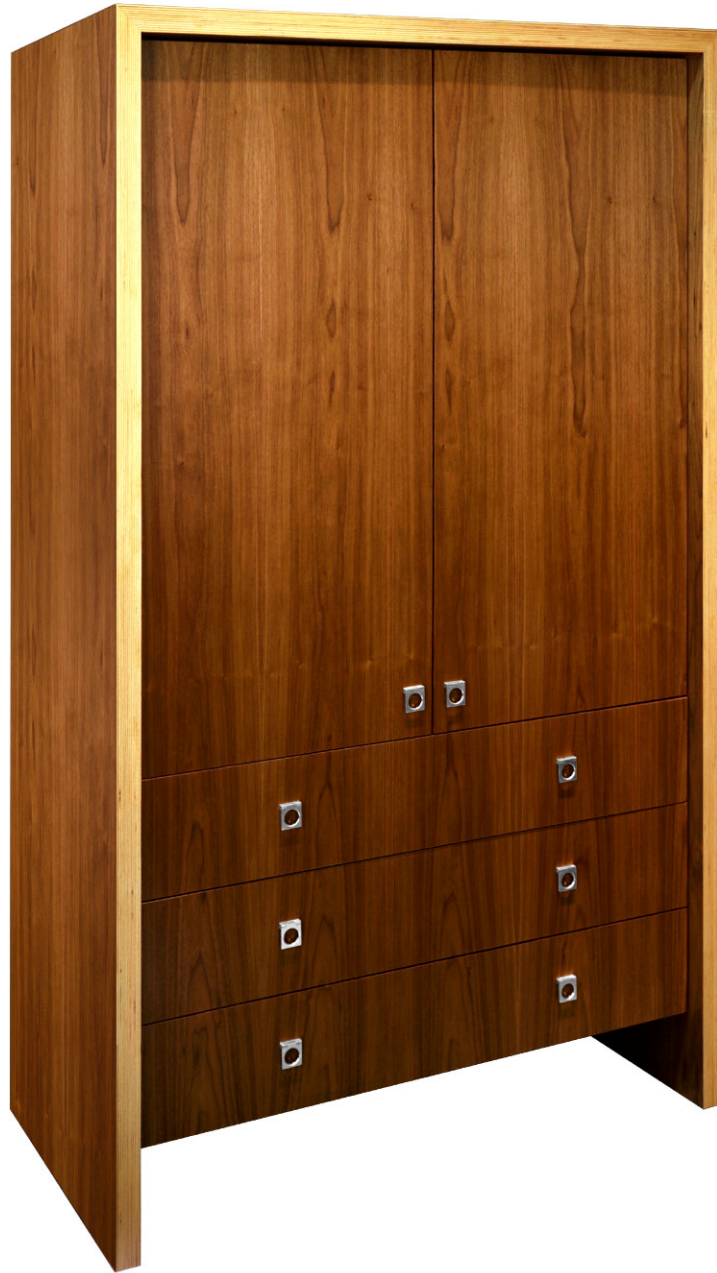

© SHAVER/MELAHN STUDIOS, LTD. ALL RIGHTS RESERVED

LEE ARMOIRE

emLA

ARMOIRES

LEE ARMOIRE	emLA	42"W	23.5"D	74"H
-------------	------	------	--------	------

- CONFIGURATIONS:**
- STANDARD: CLOTHES BAR AND 2 ADJUSTABLE SHELVES
 - OPTIONAL: POCKET DOOR
 - OPTIONAL: PULL-OUT TV SWIVEL
 - OPTIONAL: HOME OFFICE